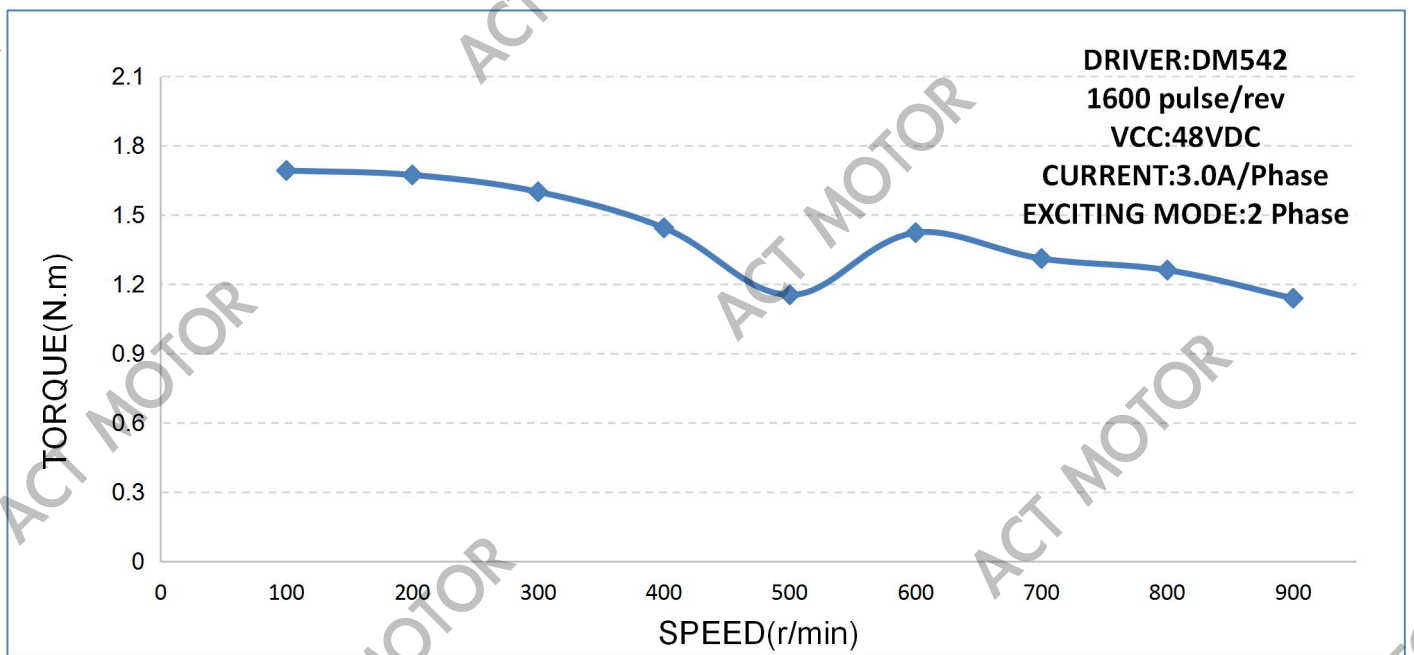

ACT MOTOR GmbH

Testing Report:23HS8440-23 Speed-Torque characteristics

- **Tested items:**

Stepper Motor: **23HS8440-23**

Supporting Driver:DM542

- **Testing Results:**

Note:

- (1) The testing, and results are with **free load**.
- (2) Testing results may vary from different testing conditions.